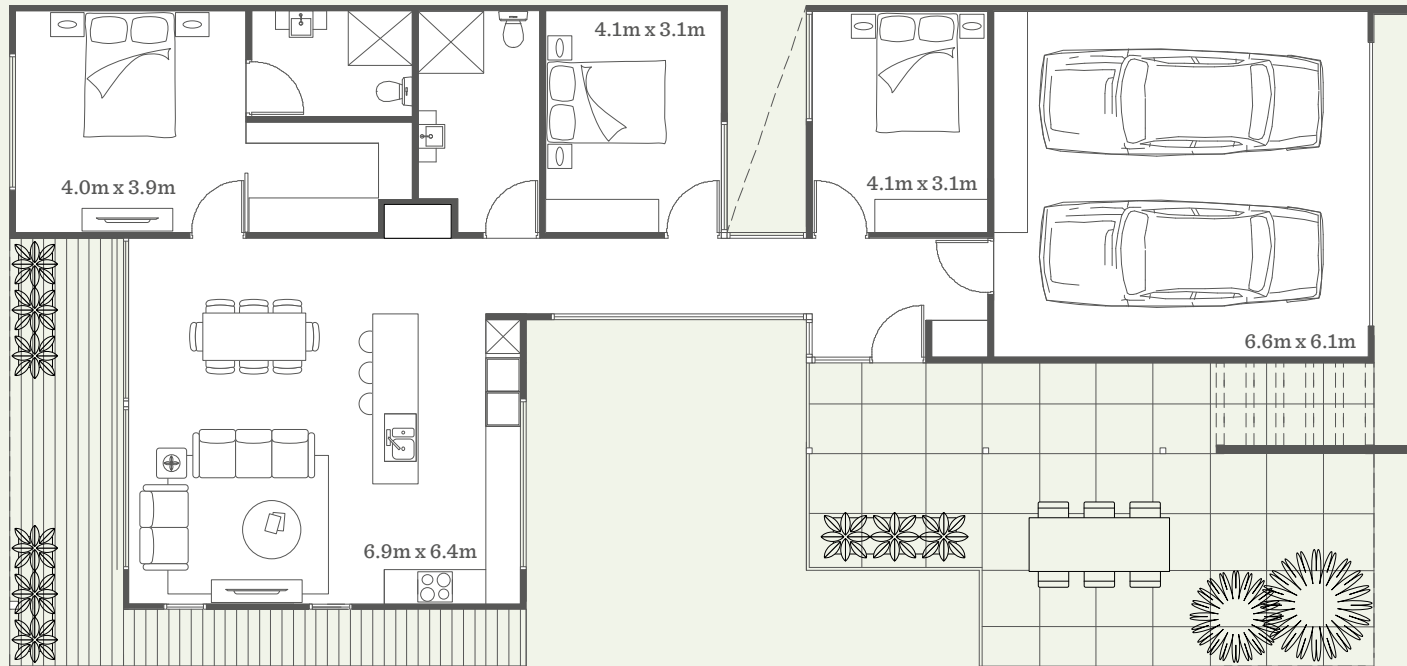

## Terrace villa

**Specifications:** three bedrooms, two bathrooms, single garage and one off-street parking space

**Measurements:** internal: 185m<sup>2</sup> incl garage, external courtyard: 39m<sup>2</sup>. **Total:** 224m<sup>2</sup>

## Horizon villa

**Specifications:** three bedrooms, two bathrooms, double garage

**Measurements:** internal: 170m<sup>2</sup> incl garage, external deck: 22m<sup>2</sup>. **Total:** 192m<sup>2</sup>

**McGrath**