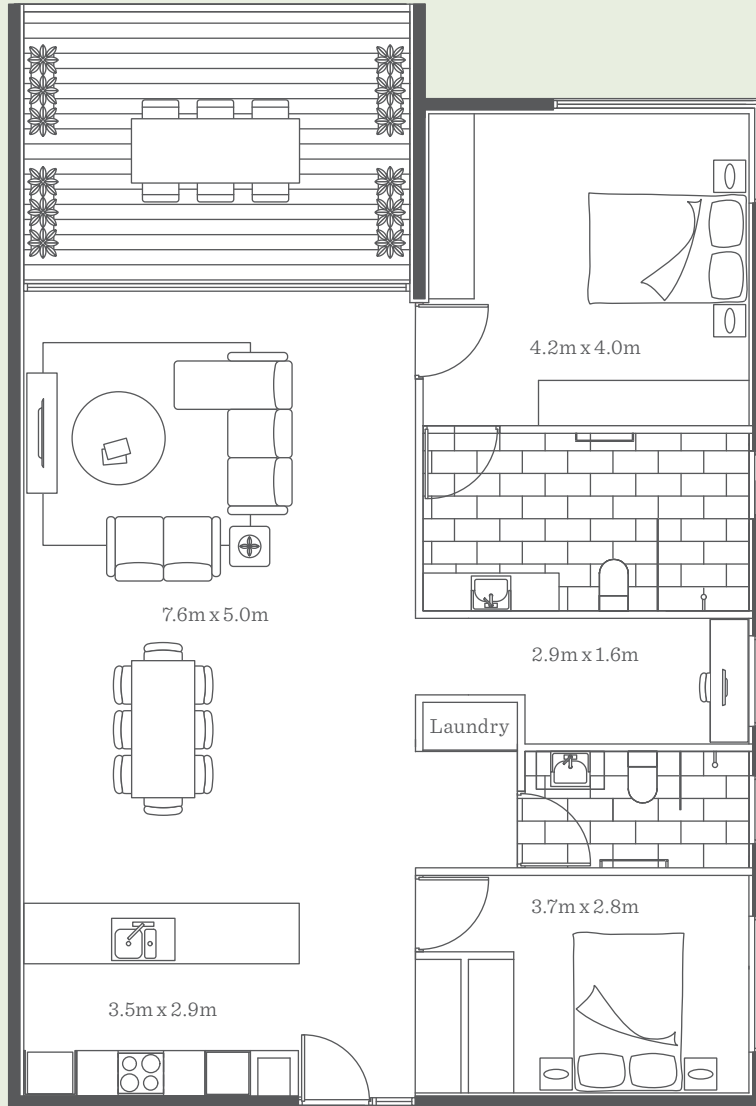

1:100

A

Specifics: one bedroom plus study, one bathroom, one car space
Measurements: internal: 70m², external: 14.4m². **Total: 84.4m²**

The apartments are under construction. Whilst we have made every effort to represent the apartments accurately, information is for illustrative purposes and is indicative only.

B

Specifics: two bedrooms, two bathrooms, one or two car spaces (depending on unit)

Measurements: internal: 95m², external: 18m². **Total: 113m²**

The apartments are under construction. Whilst we have made every effort to represent the apartments accurately, information is for illustrative purposes and is indicative only.

C

Specifics: two bedrooms plus study, two bathrooms, two car spaces
Measurements: internal: 110m², external: 18m². **Total: 128m²**

The apartments are under construction. Whilst we have made every effort to represent the apartments accurately, information is for illustrative purposes and is indicative only.