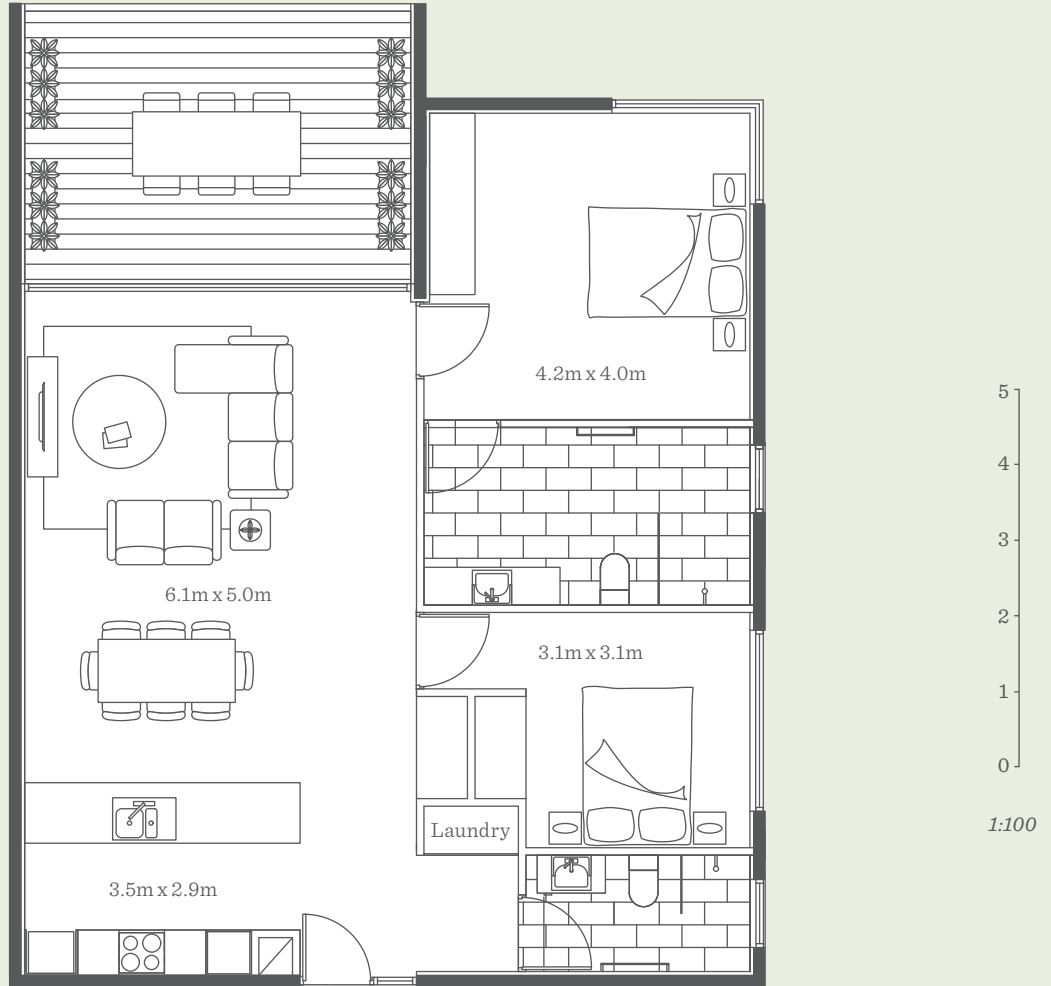

1:100

A

Specifics: one bedroom plus study, one bathroom, one car space
Measurements: internal: 70m², external: 14.4m². **Total: 84.4m²**

The apartments are under construction. Whilst we have made every effort to represent the apartments accurately, information is for illustrative purposes and is indicative only.

B

Specifics: two bedrooms, two bathrooms, one or two car spaces (depending on unit)

Measurements: internal: 95m², external: 18m². **Total: 113m²**

The apartments are under construction. Whilst we have made every effort to represent the apartments accurately, information is for illustrative purposes and is indicative only.

C

Specifics: two bedrooms plus study, two bathrooms, two car spaces
Measurements: internal: 110m², external: 18m². **Total: 128m²**

The apartments are under construction. Whilst we have made every effort to represent the apartments accurately, information is for illustrative purposes and is indicative only.