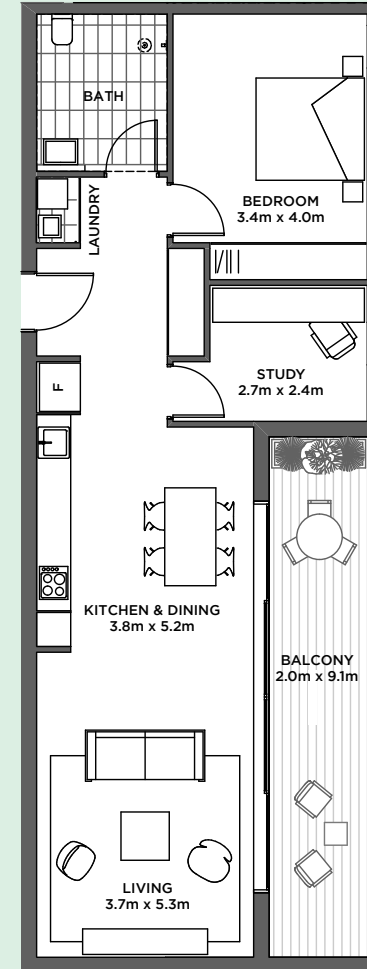

B3 Apartment Floorplans

5
4
3
2
1
0
1:100

A | **Specifics:** One bedroom, one bathroom, one carspace
Measurements: Internal - 65m², external - 18m². **Total: 83m²**

B | **Specifics:** One bedroom, one bathroom, one carspace
Measurements: Internal - 77m², external - 18m² (varies). **Total: 95m²**

The apartments are under construction. Whilst we have made every effort to represent the apartment accurately, information is for illustrative purposes and is indicative only.

B3 Apartment
Floorplan

C

Specifics: Two bedrooms, two bathrooms, one or two carspace option

Measurements: Internal - 100m², external - 33m². **Total: 133m²**

The apartments are under construction. Whilst we have made every effort to represent the apartments accurately, information is for illustrative purposes and is indicative only.