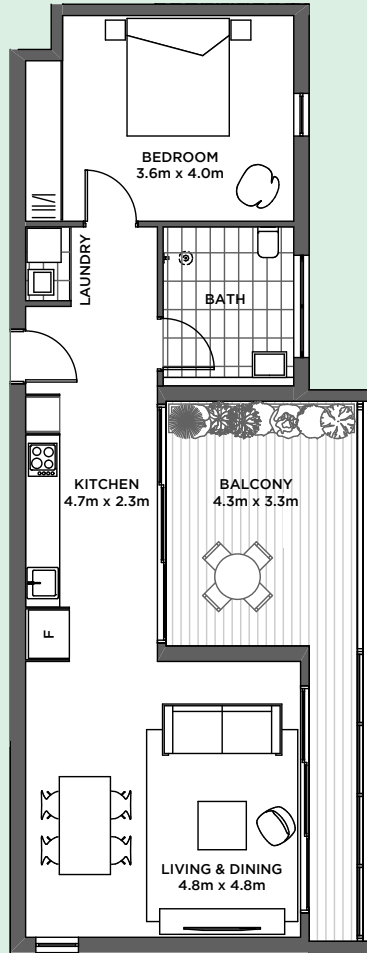

B3 Apartment Floorplans

5
4
3
2
1
0
1:100

A | **Specifics:** One bedroom, one bathroom, one carspace
Measurements: Internal - 65m², external - 18m². **Total: 83m²**

B | **Specifics:** One bedroom, one bathroom, one carspace
Measurements: Internal - 77m², external - 18m² (varies). **Total: 95m²**

The apartments are under construction. Whilst we have made every effort to represent the apartment accurately, information is for illustrative purposes and is indicative only.

B3 Apartment
Floorplan

C

Specifics: Two bedrooms, two bathrooms, one or two carspace option

Measurements: Internal - 100m², external - 33m². **Total: 133m²**

The apartments are under construction. Whilst we have made every effort to represent the apartments accurately, information is for illustrative purposes and is indicative only.