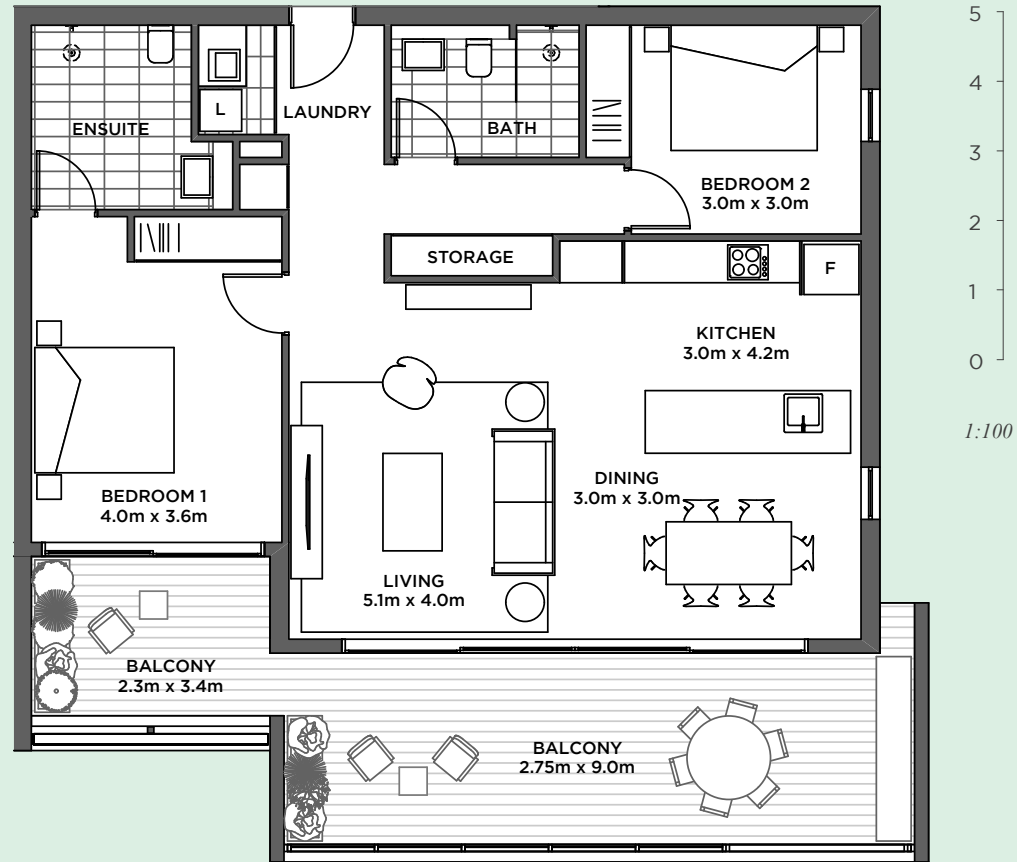

B3 Apartment Floorplans

5
4
3
2
1
0
1:100

A | **Specifics:** One bedroom, one bathroom, one carspace
Measurements: Internal - 65m², external - 18m². **Total: 83m²**

B | **Specifics:** One bedroom, one bathroom, one carspace
Measurements: Internal - 77m², external - 18m² (varies). **Total: 95m²**

The apartments are under construction. Whilst we have made every effort to represent the apartment accurately, information is for illustrative purposes and is indicative only.

B3 Apartment
Floorplan

C

Specifics: Two bedrooms, two bathrooms, one or two carspace option

Measurements: Internal - 100m², external - 33m². **Total: 133m²**

The apartments are under construction. Whilst we have made every effort to represent the apartments accurately, information is for illustrative purposes and is indicative only.