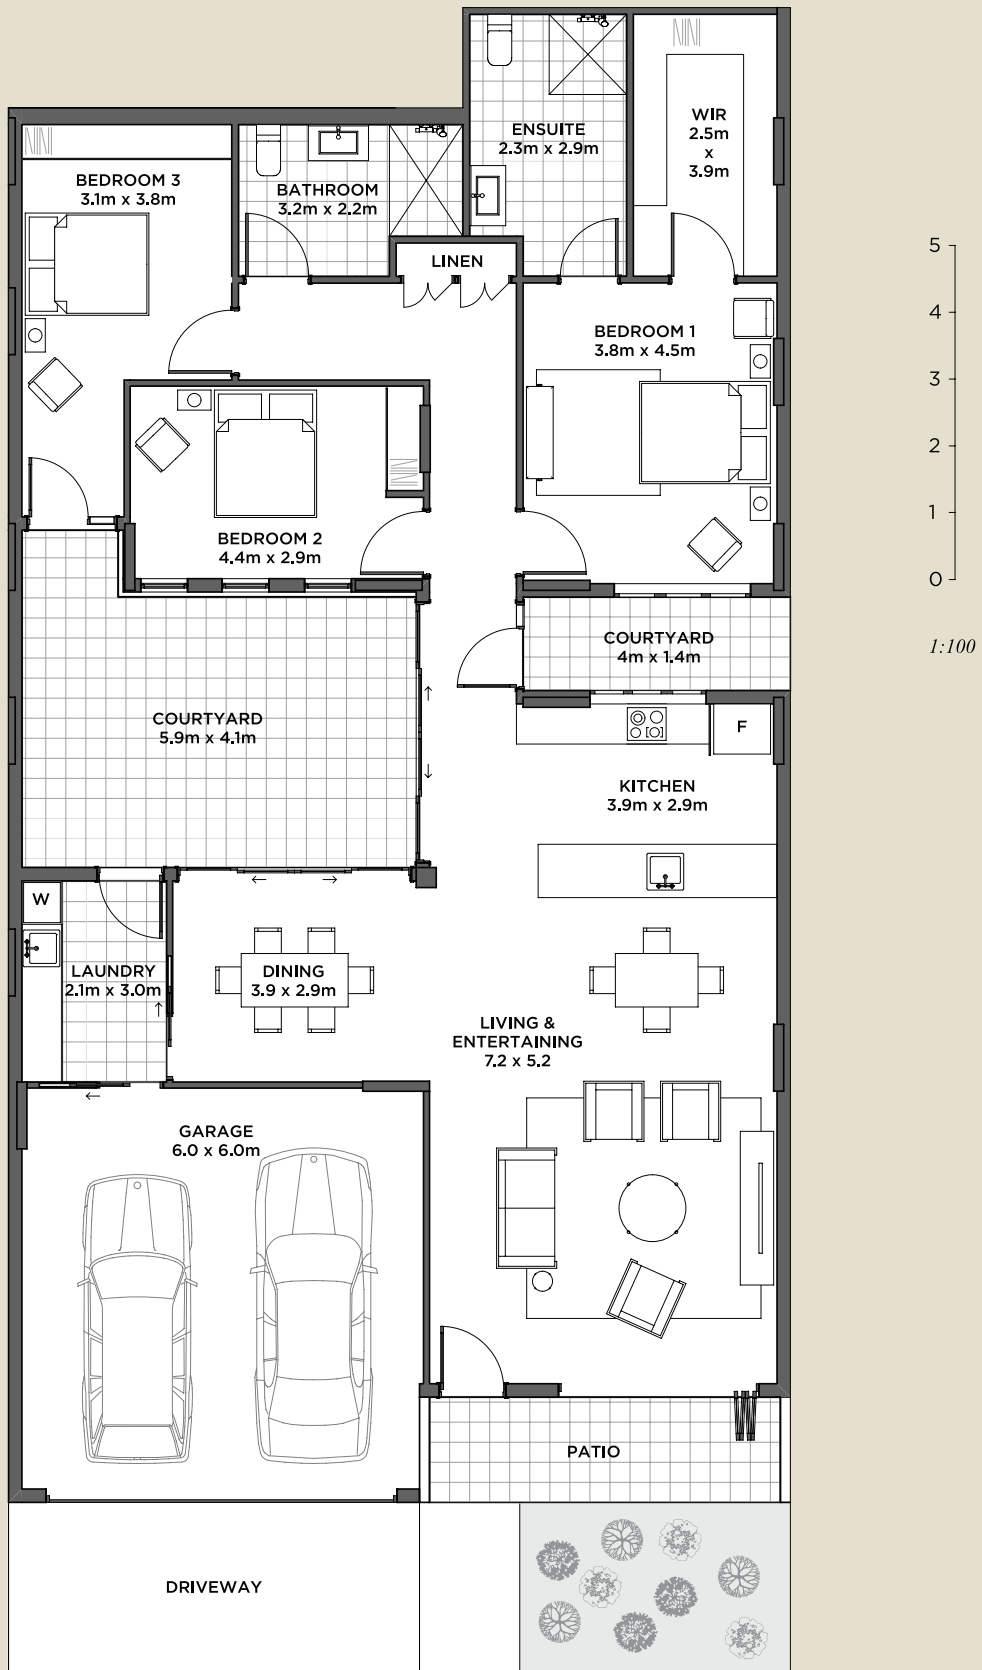

Terrace Villa

Floorplan

Specifics: Three bedrooms, two bathrooms, double car garage

Measurements: Internal - 195m² (including garage), external - 54m². **Total: 294m²**

This Villa is under construction. Whilst we have made every effort to represent the Villa accurately, information is for illustrative purposes and is indicative only.

Horizon Villa

Floorplan

Specifics: Three bedrooms, two bathrooms, double car garage

Measurements: Internal - 175m² (including garage), external - 60m². **Total: 235m²**

This Villa is under construction. Whilst we have made every effort to represent the Villa accurately, information is for illustrative purposes and is indicative only.