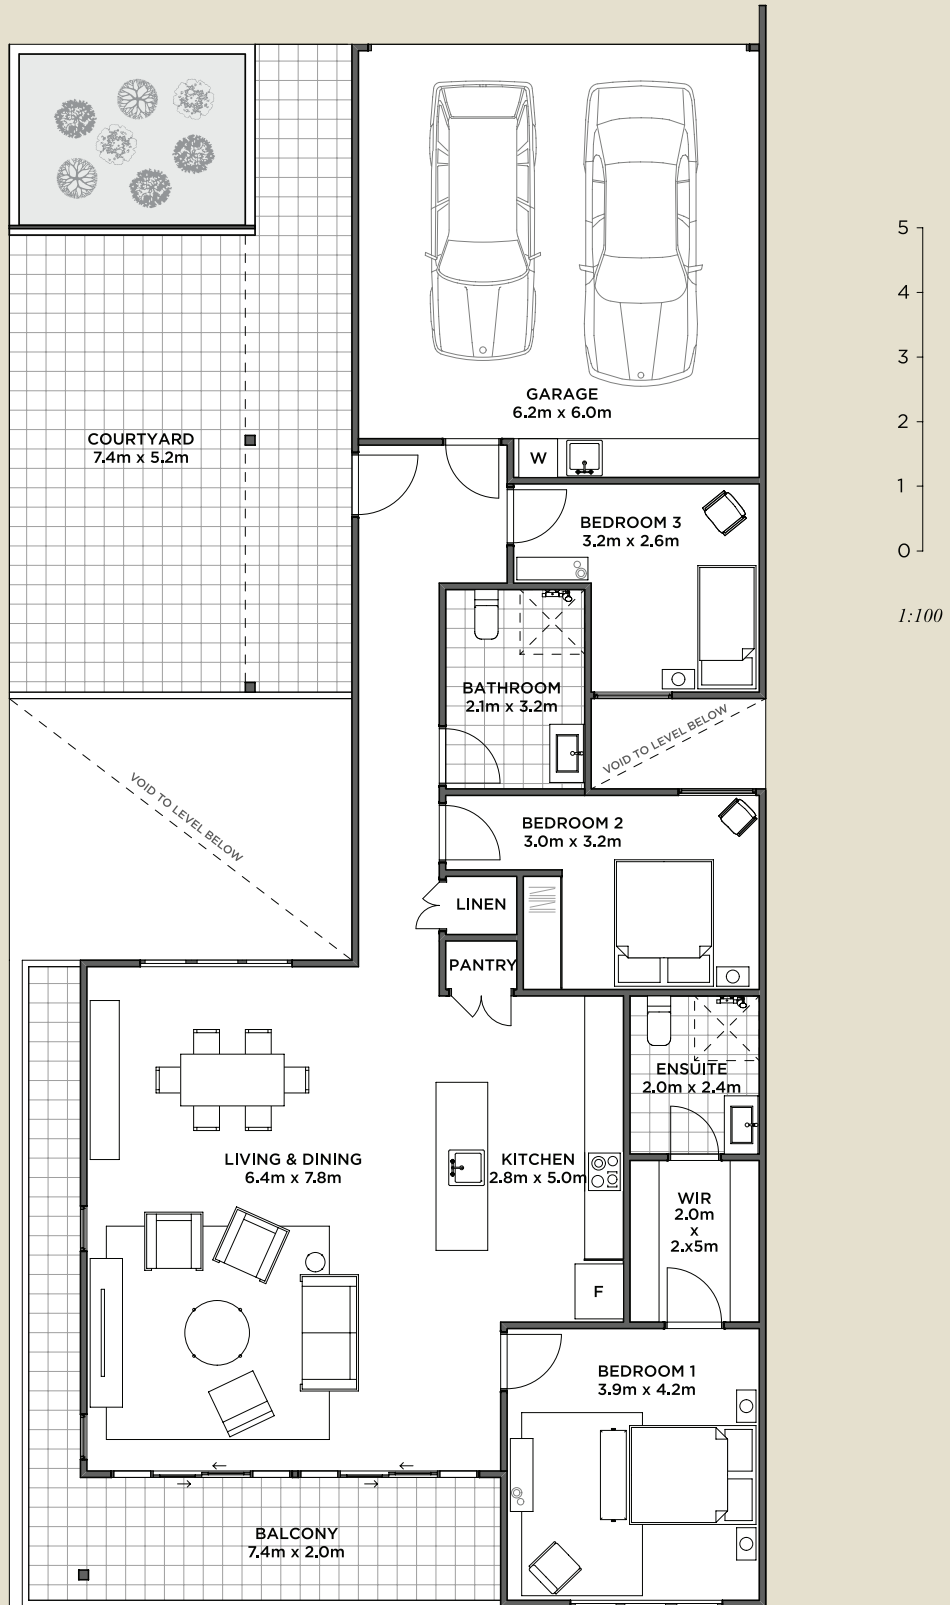

Terrace Villa

Floorplan

Specifics: Three bedrooms, two bathrooms, double car garage

Measurements: Internal - 195m² (including garage), external - 54m². **Total: 294m²**

This Villa is under construction. Whilst we have made every effort to represent the Villa accurately, information is for illustrative purposes and is indicative only.

Horizon Villa

Floorplan

Specifics: Three bedrooms, two bathrooms, double car garage

Measurements: Internal - 175m² (including garage), external - 60m². **Total: 235m²**

This Villa is under construction. Whilst we have made every effort to represent the Villa accurately, information is for illustrative purposes and is indicative only.